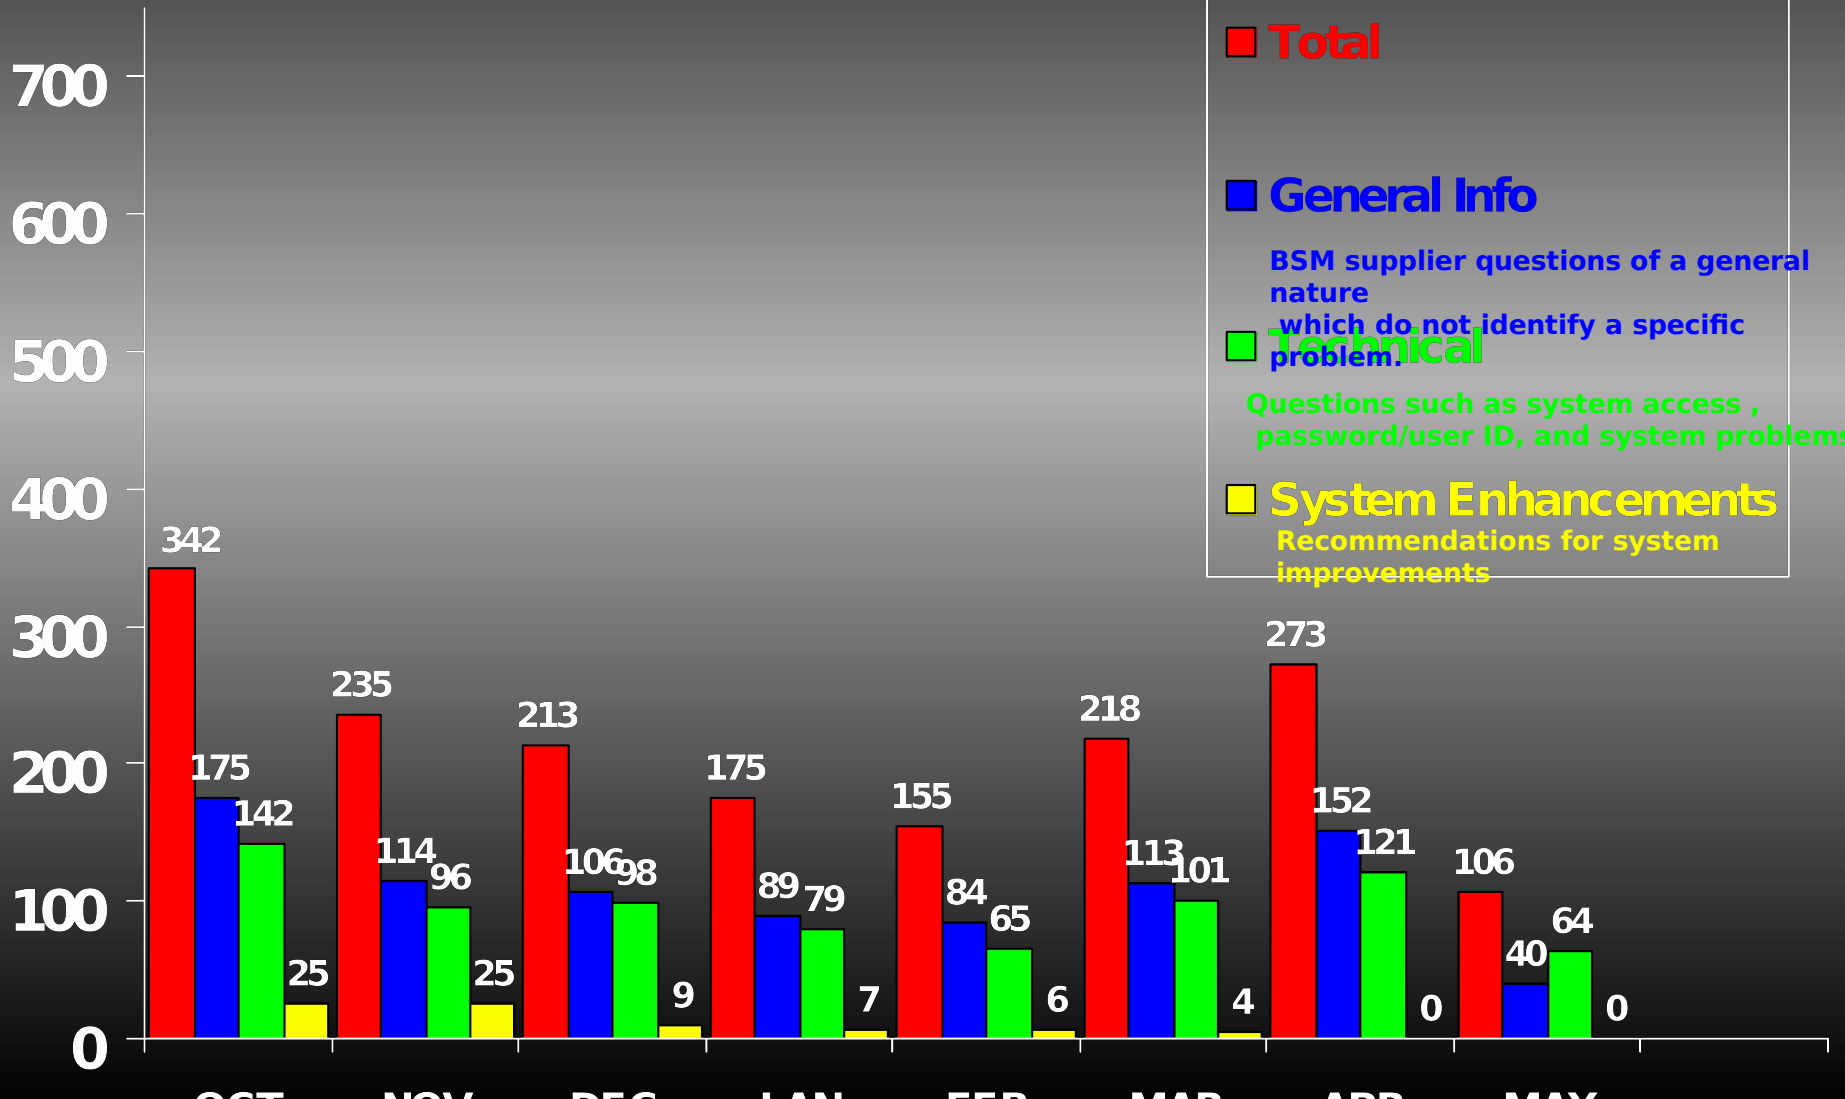

SRweb RELATED CONTACTS

As of 15 May 03

SRweb RELATED CONTACTS

WEEK OF 09-15 MAY 03

SRweb ISSUES

Average Resolution Time
09-15 MAY 03

GOAL: LESS THAN 48 HOURS

SRweb ISSUES

Average Resolution Time (Trend)

GOAL: LESS THAN 48 HOURS